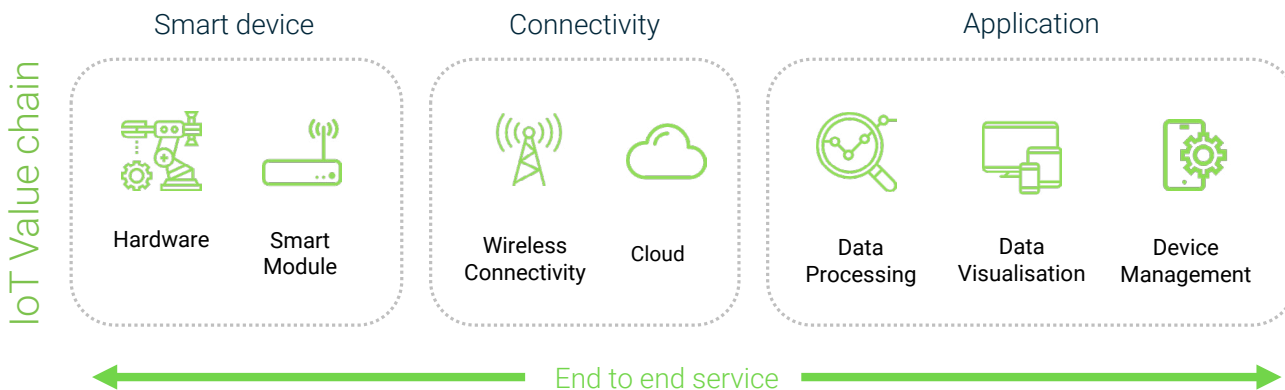

IoT enables life enhancing services, making life more comfortable, easier, safer and more efficient.

2009

Founded

16

Employees

Brainport region

Smart City

Smart Industry

Smart Logistics

Our mission

We help you to get the most out of IoT, immediately gain benefits and prepare your company for future success.

Meuleman Electronics engages in the design, development and production of custom-made industrial IoT devices. We design and produce low-power wireless devices and systems.

Why choose us?

- Expert in wireless technology & power management
- End-to-end service, one stop shop in IoT
- Agile teams, quick results
- Empowering your business case
- Transparent project management
- Clear project pricing through open calculation
- Long term partnership, ensuring system continuity

Expertise

- Low Power Engineering
- Wireless Engineering
- Electrical Engineering
- Industrial Design
- Data Visualisation
- Device Management